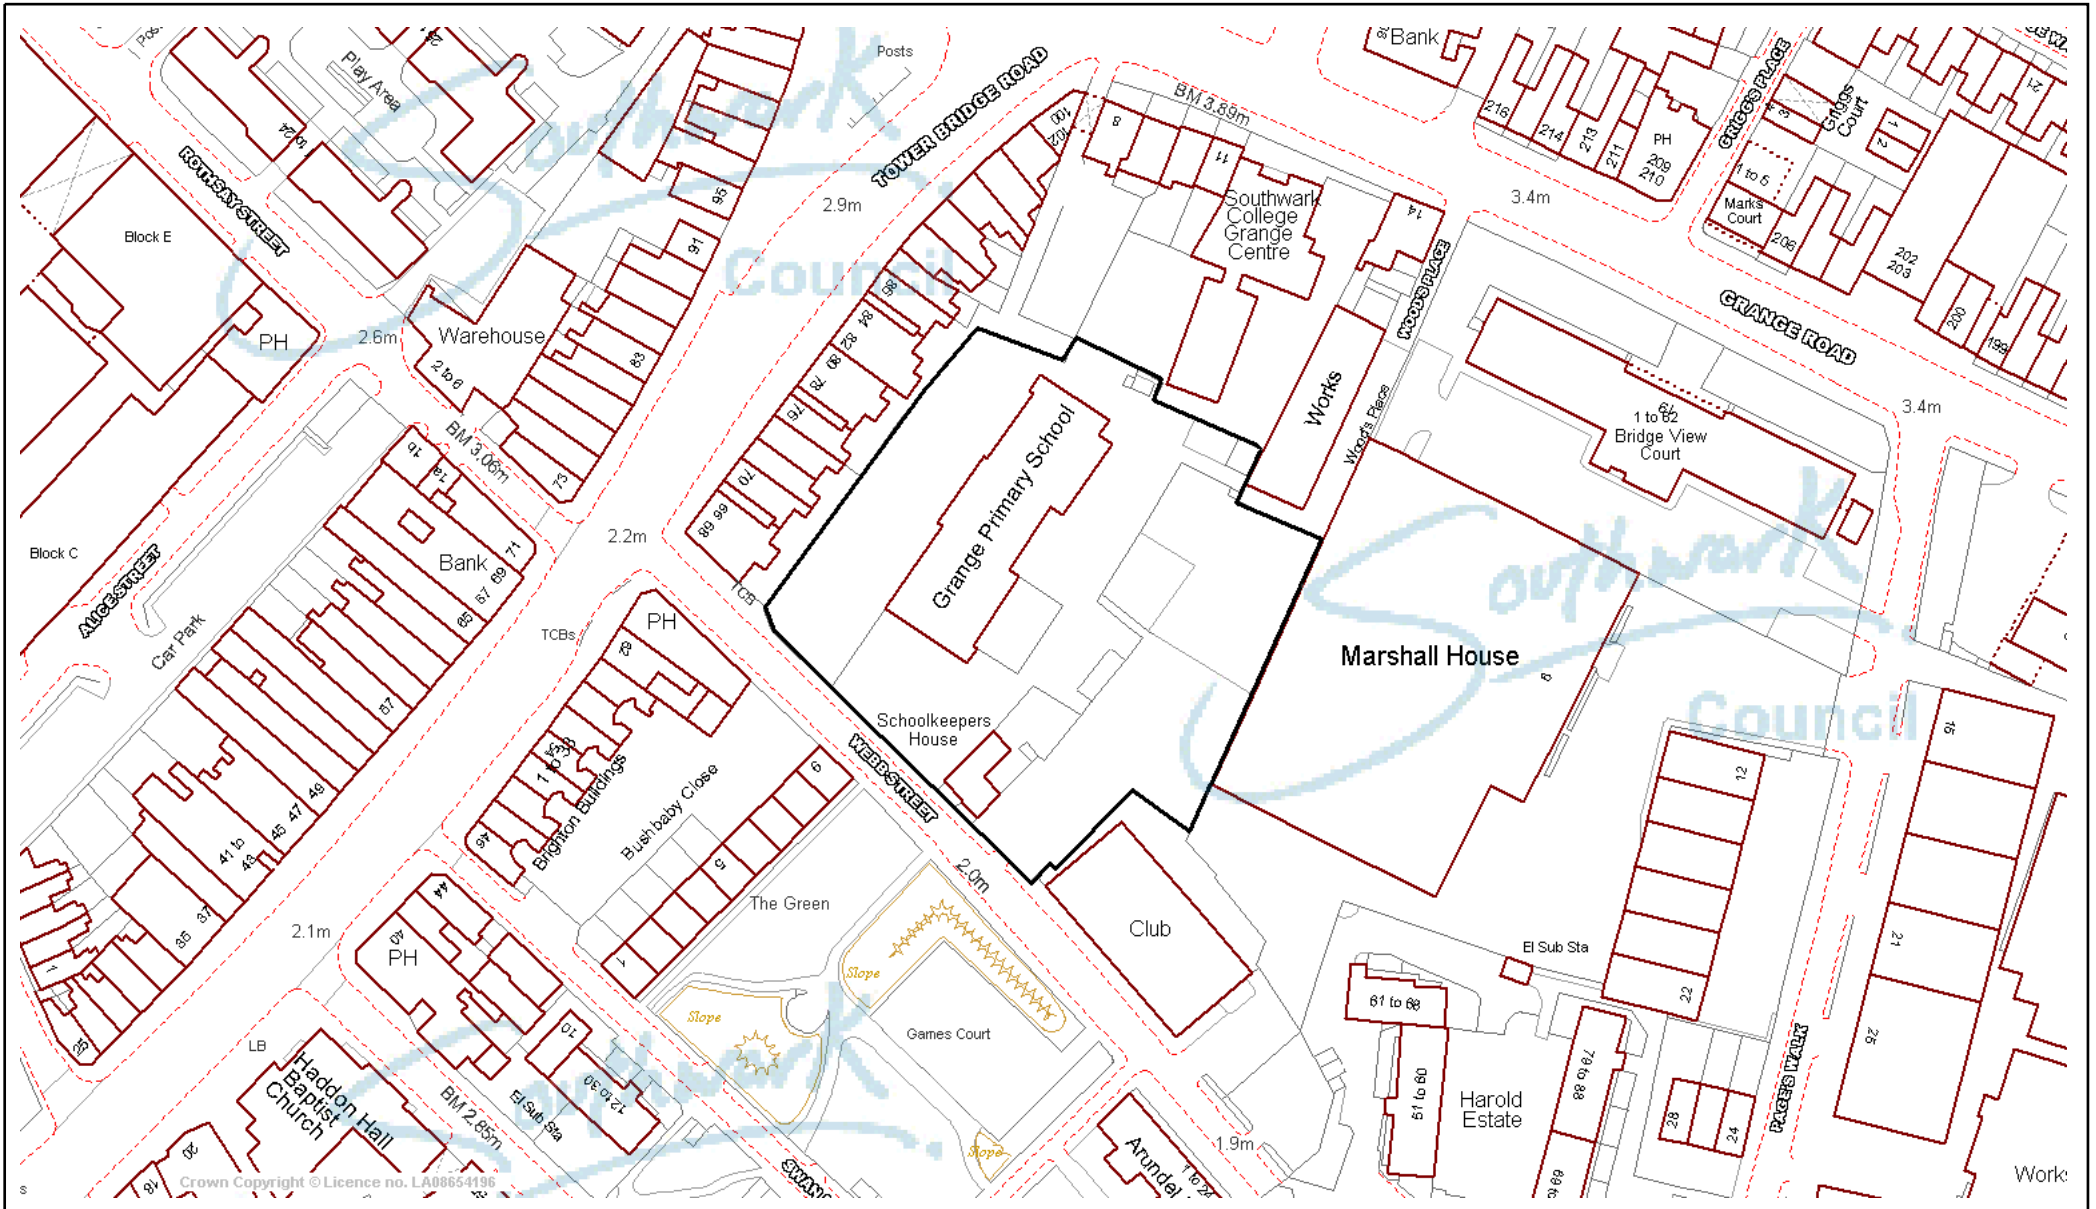

# Grange School, Webb Road

© Crown Copyright All rights reserved.  
 London Borough Of Southwark.  
 License LA08654196 2003

Claire Cook  
 Scale 1/1250  
 Date 23/4/2004

**Southwark  
 Council**